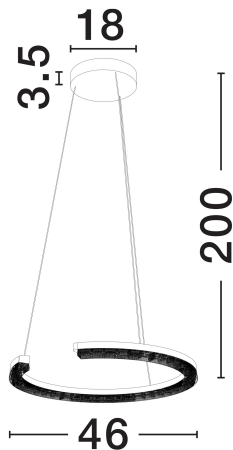

NOVA LUCE

PRODUCT DATASHEET

Version: 001

PRODUCT PHOTOGRAPH

TECHNICAL DRAWING

GENERAL INFORMATION

Product Code	9030952
Collection	Indoor
Product Category	Suspension
Product Family	Greamy
Mounting Location	Wall
Application Environment	Indoor
Specifications	N/A

DIMENSION & WEIGHT

LxWxH (cm)	D: 46 H: 200
Cut Out (cm)	N/A
Weight (Kgr)	1.7

MATERIAL & COLOR

Product Color	Gold
Body Material	Aluminium

APPLICATION & MOUNTING

Ambient Working Temp.	Max 45°C
Type of Protection	IP20
Dimmable	Yes
Type of Dimming	Triac
Mounting type	Surface
Mounting Depth (cm)	N/A
Led Module Replaceable	No
Light Source	LED

Power (Nominal)	21W
Input voltage (Nominal)	220-240V
Mains Frequency	50/60Hz

PHOTOMETRICAL DATA

Luminous Flux	1365lm
Color Temperature	3000K
Light Color (Designation)	Warm White

WARRANTY

Warranty	3 Years
----------	----------------