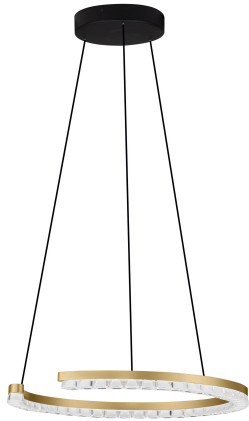

NOVA LUCE

PRODUCT DATASHEET

Version: 001

PRODUCT PHOTOGRAPH

TECHNICAL DRAWING

GENERAL INFORMATION

Product Code	9030952
Collection	Indoor
Product Category	Suspension
Product Family	Greamy
Mounting Location	Wall
Application Environment	Indoor
Specifications	N/A

DIMENSION & WEIGHT

LxWxH (cm)	D: 46 H: 200
Cut Out (cm)	N/A
Weight (Kgr)	1.7

MATERIAL & COLOR

Product Color	Gold
Body Material	Aluminium

APPLICATION & MOUNTING

Ambient Working Temp.	Max 45°C
Type of Protection	IP20
Dimmable	Yes
Type of Dimming	Triac
Mounting type	Surface
Mounting Depth (cm)	N/A
Led Module Replaceable	No
Light Source	LED

Power (Nominal)	21W
Input voltage (Nominal)	220-240V
Mains Frequency	50/60Hz

PHOTOMETRICAL DATA

Luminous Flux	1365lm
Color Temperature	3000K
Light Color (Designation)	Warm White

WARRANTY

Warranty	3 Years
----------	----------------