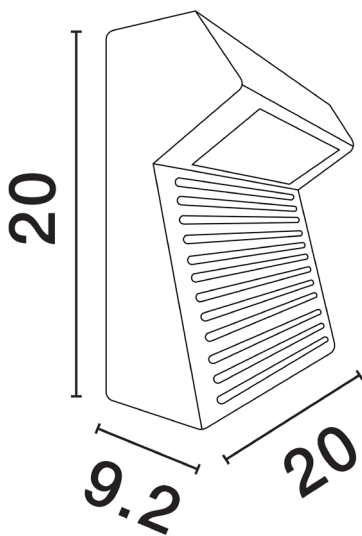

NOVA LUCE

PRODUCT DATASHEET

Version: 001

PRODUCT PHOTOGRAPH

TECHNICAL DRAWING

GENERAL INFORMATION

Product Code	9186703
Collection	Outdoor
Product Category	Wall
Product Family	Moris
Mounting Location	Wall
Application Environment	Outdoor
Specifications	Antisalt Protection

DIMENSION & WEIGHT

LxWxH (cm)	L: 20 W: 9 H: 21,5
Cut out (cm)	N/A
Weight (Kgr)	2.7

MATERIAL & COLOR

Product Color	Grey
Body Material	Concrete

APPLICATION & MOUNTING

Ambient Working Temp.	(-15°C) ~ (+60°C)
Type of Protection	IP65
Dimmable	Yes
Type of Dimming (Optional)	Triac
Mounting type	Surface
Mounting Depth (cm)	N/A
Led Module Replaceable	No
Light Source	LED

Power (Nominal)	8 W
Input voltage (Nominal)	220-240Vac
Mains Frequency	50/60Hz

PHOTOMETRICAL DATA

Luminous Flux	418 lm
Color Temperature	3000 K
Light Color (Designation)	Warm White

WARRANTY

Warranty	3 Years
----------	----------------