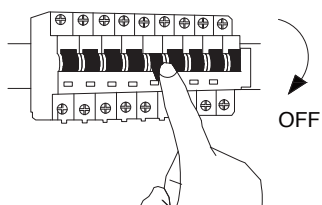

NOVA LUCE

9232144

1

Turn off the general switch

2

Ø45mm

Drill hole 45mm

3

Fix the wire for the connection

4

Connect the 3 wires
& and pressure into the brackets
to fit the fixture into the hole.

5

Turn on the general switch