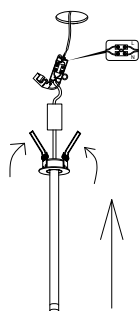

NOVA LUCE

9232144

1

Turn off the general switch

2

Ø45mm

Drill hole 45mm

3

Fix the wire for the connection

4

Connect the 3 wires
& and pressure into the brackets
to fit the fixture into the hole.

5

Turn on the general switch