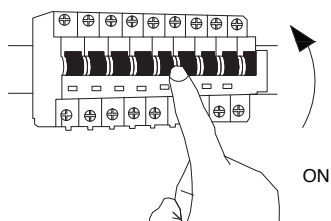

NOVA LUCE

9232144

1

Turn off the general switch

2

Ø45mm

Drill hole 45mm

3

Fix the wire for the connection

4

Connect the 3 wires
& and pressure into the brackets
to fit the fixture into the hole.

5

Turn on the general switch