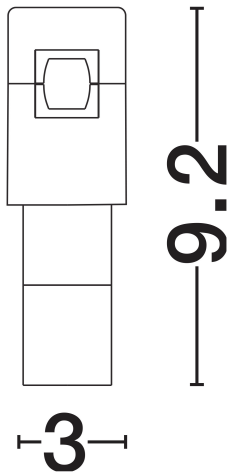

NOVA LUCE

PRODUCT DATASHEET

Version: 001

PRODUCT PHOTOGRAPH

GENERAL INFORMATION

Product Code	9028924
Collection	Indoor
Product Category	Accessories
Product Family	Spok
Mounting Location	N/A
Application Environment	Indoor
Specifications	N/A

DIMENSION & WEIGHT

LxWxH (cm)	D: 3 H: 9.2
Cut Out (cm)	N/A
Weight (Kgr)	0

MATERIAL & COLOR

Product Color	Sandy Black
Body Material	Aluminium

APPLICATION & MOUNTING

Ambient Working Temp.	Max 45°C
Type of Protection	IP20
Dimmable	No
Type of Dimming	N/A
Mounting type	Surface
Mounting Depth (cm)	N/A
Led Module Replaceable	No
Light Source	LED

TECHNICAL DRAWING

NOVA LUCE S.A

Schimatari Viotias
32009, Greece

+30 22620 58 121
+30 22620 56 743

info@novaluce.com
www.novaluce.com