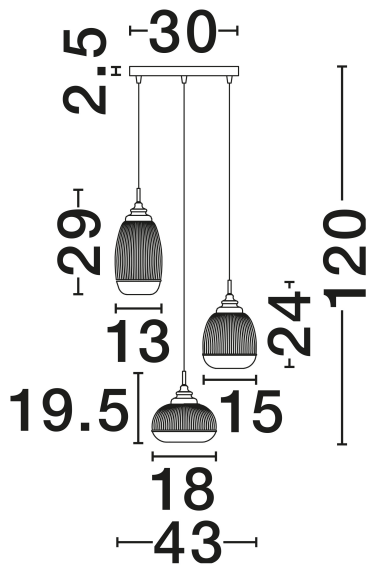

TECHNICAL DRAWING

GENERAL INFORMATION

Product Code	9731214
Collection	Indoor
Product Category	Suspension
Product Family	Mond
Mounting Location	Ceiling
Application Environment	Indoor
Specifications	N/A

DIMENSION & WEIGHT

LxWxH (cm)	D: 49 H: 120
Cut Out (cm)	N/A
Weight (Kgr)	2.3

MATERIAL & COLOR

Product Color	Clear & Satin Gold
Body Material	Glass & Metal

APPLICATION & MOUNTING

Ambient Working Temp.	Max 45°C
Type of Protection	IP20
Dimmable	Yes
Type of Dimming	N/A
Mounting type	Surface
Mounting Depth (cm)	N/A
Led Module Replaceable	Yes
Light Source	E14

NOVA LUCE S.A

Schimatari Viotias
32009, Greece

+30 22620 58 121
+30 22620 56 743

info@novaluce.com
www.novaluce.com