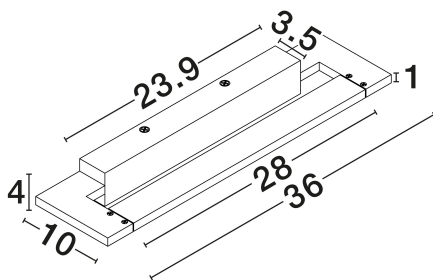

NOVA LUCE

PRODUCT DATASHEET

Version: 001

PRODUCT PHOTOGRAPH

GENERAL INFORMATION

Product Code	9002078
Collection	Indoor
Product Category	Wall
Product Family	Livo
Mounting Location	Ceiling
Application Environment	Indoor
Specifications	N/A

DIMENSION & WEIGHT

LxWxH (cm)	L: 36 W: 10 H: 4
Cut Out (cm)	N/A
Weight (Kgr)	0.875

MATERIAL & COLOR

Product Color	Sandy Black
Body Material	Aluminium & Acrylic

TECHNICAL DRAWING

APPLICATION & MOUNTING

Ambient Working Temp.	Max 45°C
Type of Protection	IP44
Dimmable	Yes
Type of Dimming	N/A
Mounting type	Surface
Mounting Depth (cm)	N/A
Led Module Replaceable	No
Light Source	LED

NOVA LUCE S.A

Schimatari Viotias
32009, Greece

+30 22620 58 121
+30 22620 56 743

info@novaluce.com
www.novaluce.com