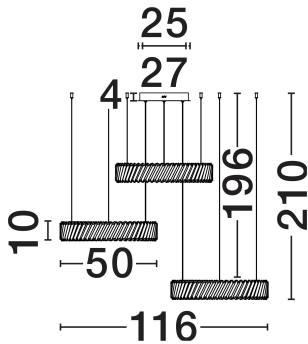

NOVA LUCE

PRODUCT DATASHEET

Version: 001

PRODUCT PHOTOGRAPH

TECHNICAL DRAWING

GENERAL INFORMATION

Product Code	9333082
Collection	Indoor
Product Category	Suspension
Product Family	Arietta
Mounting Location	Wall
Application Environment	Indoor
Specifications	N/A

DIMENSION & WEIGHT

LxWxH (cm)	D: 116 H: 210
Cut Out (cm)	N/A
Weight (Kgr)	12

MATERIAL & COLOR

Product Color	Nickel
Body Material	Metal & Crystal

APPLICATION & MOUNTING

Ambient Working Temp.	Max 45°C
Type of Protection	IP20
Dimmable	Yes
Type of Dimming	Triac
Mounting type	Surface
Mounting Depth (cm)	N/A
Led Module Replaceable	No
Light Source	LED

Power (Nominal)	129W
Input voltage (Nominal)	220-240V
Mains Frequency	50/60Hz

PHOTOMETRICAL DATA

Luminous Flux	9030lm
Color Temperature	3000K
Light Color (Designation)	Warm White

WARRANTY

Warranty	3 Years
----------	----------------