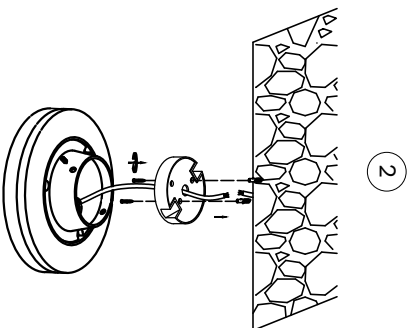

NOVA LUCE

859438/859439/9297191

Turn off the general switch

Create a CutOut
Mark, drill holes & apply plastic anchors

Connect wires

Fix it in place by tying up the screws

Turn on the general switch