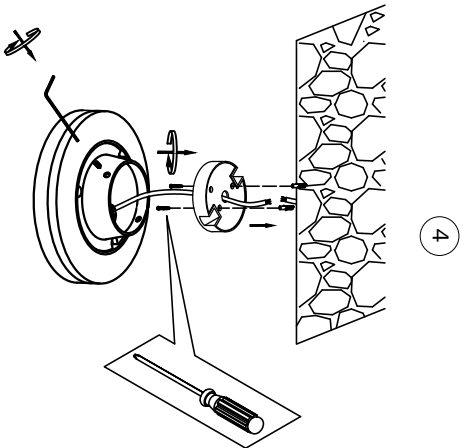

NOVA LUCE

859438/859439/9297191

Turn off the general switch

Create a CutOut
Mark, drill holes & apply plastic anchors

Connect wires

Fix it in place by tying up the screws

Turn on the general switch