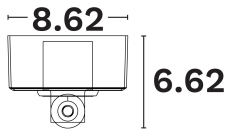

DIMENSION & WEIGHT

LxWxH (cm)	62 W:8.62 H:6.62 cm
Cut out (cm)	N/A
Weight (Kgr)	N/A

TECHNICAL DRAWING

MATERIAL & COLOR

Product Color	Black
Body Material	Aluminium
Cover Material	N/A

APPLICATION & MOUNTING

Ambient Working Temp.	45 C
Type of Protection	IP20
Protection Class IK	N/A
Dimmable	N/A
Type of Dimming (Optional)	N/A
Mounting type	N/A
Mounting Depth (cm)	N/A
Led Module Replaceable	N/A
Light Source	N/A
Adjustable	N/A