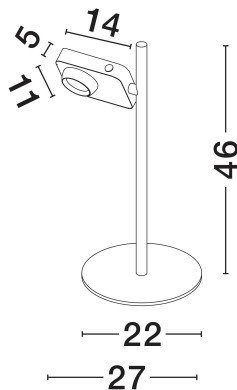

NOVA LUCE

PRODUCT DATASHEET

Version: 001

PRODUCT PHOTOGRAPH

GENERAL INFORMATION

Product Code	9870032
Collection	Indoor
Product Category	Table
Product Family	Kedros
Mounting Location	Table
Application Environment	Indoor
Specifications	N/A

DIMENSION & WEIGHT

LxWxH (cm)	L: 27 W: 22 H: 46
Cut Out (cm)	N/A
Weight (Kgr)	2.43

MATERIAL & COLOR

Product Color	Black
Body Material	Aluminium & Steel

TECHNICAL DRAWING

APPLICATION & MOUNTING

Ambient Working Temp.	Max 45°C
Type of Protection	IP20
Dimmable	Yes
Type of Dimming	Triac
Mounting type	Surface
Mounting Depth (cm)	N/A
Led Module Replaceable	No
Light Source	LED

Power (Nominal)	9W
Input voltage (Nominal)	220-240V
Mains Frequency	50/60Hz

PHOTOMETRICAL DATA

Luminous Flux	717lm
Color Temperature	3000K
Light Color (Designation)	Warm White

WARRANTY

Warranty	3 Years
----------	----------------