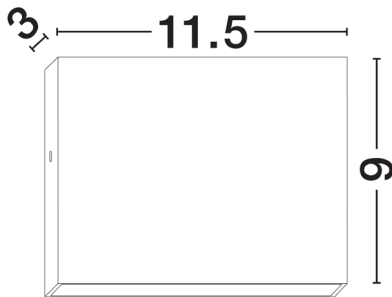

NOVA LUCE

PRODUCT DATASHEET

Version: 001

PRODUCT PHOTOGRAPH

GENERAL INFORMATION

Product Code	9030817
Collection	Outdoor
Product Category	Wall
Product Family	Tick
Mounting Location	Wall
Application Environment	Outdoor
Specifications	Antisalt Protection

DIMENSION & WEIGHT

LxWxH (cm)	L: 11,5 W: 3 H: 9
Cut out (cm)	N/A
Weight (Kgr)	0.33

TECHNICAL DRAWING

MATERIAL & COLOR

Product Color	Black
Body Material	Aluminium & Pc

APPLICATION & MOUNTING

Ambient Working Temp.	Max 45 oC
Type of Protection	IP54
Dimmable	No
Type of Dimming (Optional)	N/A
Mounting type	Surface
Mounting Depth (cm)	N/A
Led Module Replaceable	No
Light Source	LED

Power (Nominal)	7W
Input voltage (Nominal)	220-240Vac
Mains Frequency	50/60Hz

PHOTOMETRICAL DATA

Luminous Flux	416lm
Color Temperature	3000 K
Light Color (Designation)	Warm White

WARRANTY

Warranty	3 Years
----------	----------------