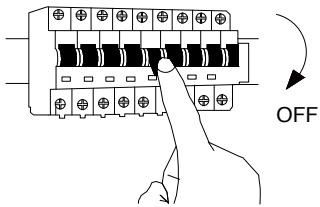

# NOVA LUCE

9006013

1

Turn off the general switch

2

Item No.	A	B	C
9006012	600	261	88
9006013	800	381	119

Select hanging direction

3

Drill holes and apply screws

4

Connect the wires

5

Put it in place

6

Plug It Into Socket

LED ON/OFF Demister ON/OFF