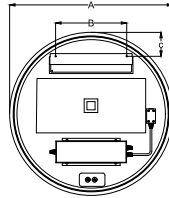

# NOVA LUCE

9006013

1

Turn off the general switch

2

Item No.	A	B	C
9006012	600	261	88
9006013	800	381	119

Select hanging direction

3

Drill holes and apply screws

4

Connect the wires

5

Put it in place

6

Plug It Into Socket

LED ON/OFF Demister ON/OFF