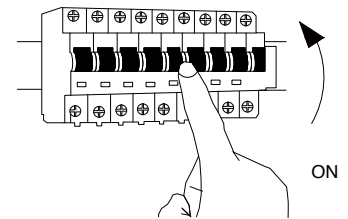

# NOVA LUCE

9006013

1

Turn off the general switch

2

Item No.	A	B	C
9006012	600	261	88
9006013	800	381	119

Select hanging direction

3

Drill holes and apply screws

4

Connect the wires

5

Put it in place

6

Plug It Into Socket

LED ON/OFF Demister ON/OFF