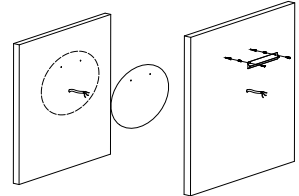

# NOVA LUCE

9006013

1

Turn off the general switch

2

Item No.	A	B	C
9006012	600	261	88
9006013	800	381	119

Select hanging direction

3

Drill holes and apply screws

4

Connect the wires

5

Put it in place

6

Plug It Into Socket

LED ON/OFF Demister ON/OFF