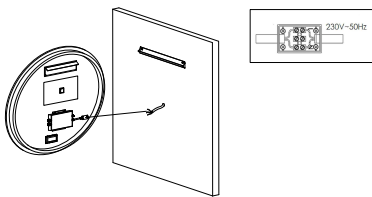

# NOVA LUCE

9006013

1

Turn off the general switch

2

Item No.	A	B	C
9006012	600	261	88
9006013	800	381	119

Select hanging direction

3

Drill holes and apply screws

4

Connect the wires

5

Put it in place

6

Plug It Into Socket

LED ON/OFF Demister ON/OFF