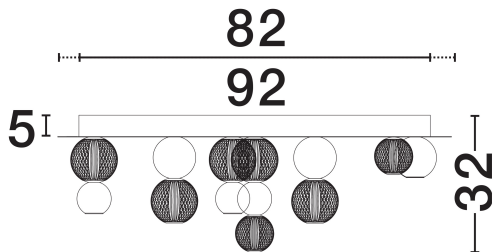

NOVA LUCE

PRODUCT DATASHEET

Version: 001

PRODUCT PHOTOGRAPH

TECHNICAL DRAWING

GENERAL INFORMATION

Product Code	9695700
Collection	Indoor
Product Category	Ceiling
Product Family	Brille
Mounting Location	Wall
Application Environment	Indoor
Specifications	N/A

DIMENSION & WEIGHT

LxWxH (cm)	D: 92 H: 31.5
Cut Out (cm)	N/A
Weight (Kgr)	22.5

MATERIAL & COLOR

Product Color	Gold
Body Material	Aluminium & Acrylic

APPLICATION & MOUNTING

Ambient Working Temp.	Max 45°C
Type of Protection	IP20
Dimmable	Yes
Type of Dimming	Triac
Mounting type	Surface
Mounting Depth (cm)	N/A
Led Module Replaceable	No
Light Source	LED

Power (Nominal)	90W
Input voltage (Nominal)	220-240V
Mains Frequency	50/60Hz

PHOTOMETRICAL DATA

Luminous Flux	5171lm
Color Temperature	3200K
Light Color (Designation)	Warm White

WARRANTY

Warranty	3 Years
----------	----------------