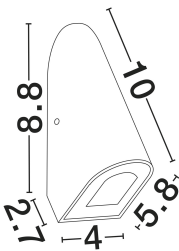

TECHNICAL DRAWING

MATERIAL & COLOR

Product Color	Sandy Black
Body Material	Aluminium & Pc

APPLICATION & MOUNTING

Ambient Working Temp.	Max 45 oC
Type of Protection	IP65
Dimmable	No
Type of Dimming	N/A
Mounting type	Surface
Mounting Depth (cm)	N/A
Led Module Replaceable	No
Light Source	LED

NOVA LUCE S.A

Schimatari Viotias
32009, Greece

+30 22620 58 121
+30 22620 56 743

info@novaluce.com
www.novaluce.com