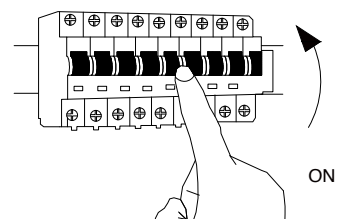

NOVA LUCE

9009189

1

Turn off the general switch

2

Drill holes & apply plastic anchors
With screws

3

Connect the wires

4

Apply the side screws

5

Instal glass shades

6

Turn on the general switch