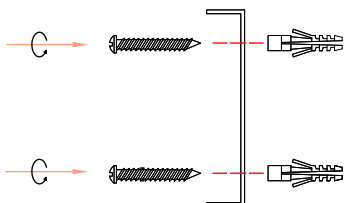

NOVA LUCE

9009189

1

Turn off the general switch

2

Drill holes & apply plastic anchors
With screws

3

Connect the wires