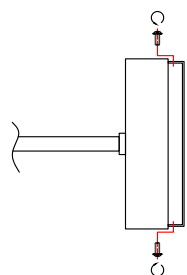

NOVA LUCE

9009189

1

Turn off the general switch

2

Drill holes & apply plastic anchors
With screws

3

Connect the wires

4

Apply the side screws

5

Instal glass shades

6

Turn on the general switch