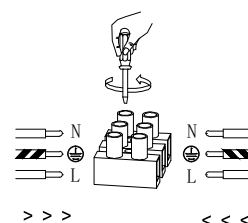

NOVA LUCE

9009189

1

Turn off the general switch

2

Drill holes & apply plastic anchors
With screws

3

Connect the wires

4

Apply the side screws

5

Instal glass shades

6

Turn on the general switch