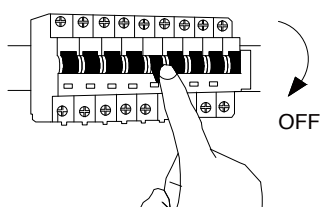

NOVA LUCE

9009189

1

Turn off the general switch

2

Drill holes & apply plastic anchors
With screws

3

Connect the wires

4

Apply the side screws

5

Instal glass shades

6

Turn on the general switch