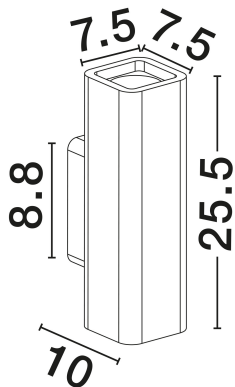

NOVA LUCE

PRODUCT DATASHEET

Version: 001

PRODUCT PHOTOGRAPH

GENERAL INFORMATION

Product Code	41688601
Collection	Indoor
Product Category	Wall
Product Family	Otello
Mounting Location	Wall
Application Environment	Indoor
Specifications	N/A

DIMENSION & WEIGHT

LxWxH (cm)	D: 7 W: 10 H: 25
Cut Out (cm)	N/A
Weight (Kgr)	0

MATERIAL & COLOR

Product Color	Sandy White
Body Material	Gypsum

TECHNICAL DRAWING

APPLICATION & MOUNTING

Ambient Working Temp.	Max 45°C
Type of Protection	IP20
Dimmable	Yes
Type of Dimming	N/A
Mounting type	Surface
Mounting Depth (cm)	N/A
Led Module Replaceable	Yes
Light Source	GU10

Power (Nominal)	2x10W
Input voltage (Nominal)	100-240V
Mains Frequency	50/60Hz

PHOTOMETRICAL DATA

Luminous Flux	N/A
Color Temperature	N/A
Light Color (Designation)	N/A

WARRANTY

Warranty	3 Years
----------	----------------