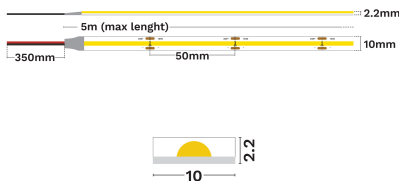

NOVA LUCE

PRODUCT DATASHEET

Version: 001

PRODUCT PHOTOGRAPH

GENERAL INFORMATION

Product Code	9540064
Product Category	Led Strips
Product Family	Vida
Mounting Location	N/A
Application Environment	Indoor

DIMENSION & WEIGHT

LxWxH (cm)	L:5m 10 mm
Cut out (cm)	N/A
Weight (Kgr)	N/A

TECHNICAL DRAWING

MATERIAL & COLOR

Product Color	N/A
Body Material	Aluminium
Cover Material	N/A

APPLICATION & MOUNTING

Ambient Working Temp.	45 C
Type of Protection	IP20
Protection Class IK	N/A
Dimmable	Yes
Type of Dimming (Optional)	Triac/Dali
Mounting type	N/A
Mounting Depth (cm)	N/A
Led Module Replaceable	No
Light Source	Led
Adjustable	No

NOVA LUCE

PRODUCT DATASHEET

Version: 001

ELECTRICAL DATA

Power (Nominal)	12
Input voltage (Nominal)	24Vdc
Mains Frequency	50/60Hz
Output voltage	N/A
Output Current	N/A
Power Factor	N/A
Efficiency	N/A
SVM	N/A
Pst	N/A
Class	III

PHOTOMETRICAL DATA

Luminous Flux	1203
Luminous Efficacy	100
Color Temperature	3000
Light Color (Designation)	Warm White
CRI	91
SDCM	<3
Beam Angle	120
UGR	N/A

LIFESPAN

Lifetime	>54000
----------	------------------