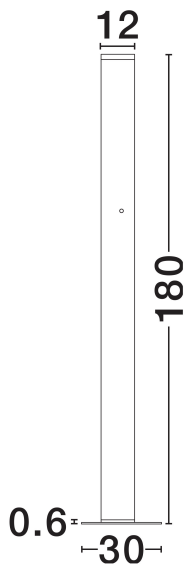

### PRODUCT PHOTOGRAPH

### TECHNICAL DRAWING

### DIMENSION & WEIGHT

LxWxH (cm)	D: 12 H: 180
Cut Out (cm)	N/A
Weight (Kgr)	9.95

### PHOTOMETRICAL DATA

Luminous Flux	<b>4275lm</b>
Color Temperature	<b>3000K</b>
Light Color (Designation)	<b>Warm White</b>