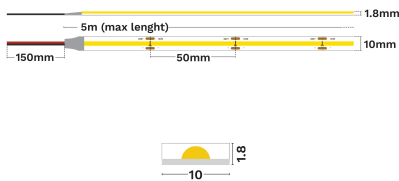

COMPATIBLE WITH

— On/Off Driver: N/A

— Triac Driver: N/A

— Dali Driver: N/A

GENERAL INFORMATION

Product Code	9540052
Product Category	Led Strips
Product Family	Goro
Mounting Location	N/A
Application Environment	Indoor

DIMENSION & WEIGHT

LxWxH (cm)	L:6m 10 mm
Cut out (cm)	N/A
Weight (Kgr)	N/A

MATERIAL & COLOR

Product Color	N/A
Body Material	Aluminium
Cover Material	N/A

APPLICATION & MOUNTING

Ambient Working Temp.	45 C
Type of Protection	IP20
Protection Class IK	N/A
Dimmable	Yes
Type of Dimming (Optional)	Triac/Dali
Mounting type	N/A
Mounting Depth (cm)	N/A
Led Module Replaceable	No
Light Source	Led
Adjustable	No

NOVA LUCE S.A

Schimatari Viotias
32009, Greece

+30 22620 58 121
+30 22620 56 743

info@novaluce.com
www.novaluce.com