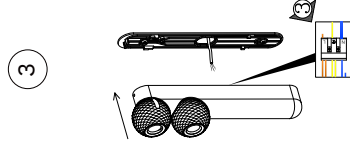

NOVA LUCE

9088166

Turn off the general switch

Drill holes & apply plastic anchors
With screws

Connect the wires

Put it in place by
Pushing upwards

Apply the top nut

Turn on the general switch