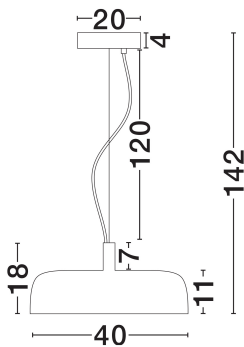

NOVA LUCE

PRODUCT DATASHEET

Version: 001

PRODUCT PHOTOGRAPH

TECHNICAL DRAWING

GENERAL INFORMATION

Product Code	9268004
Collection	Indoor
Product Category	Suspension
Product Family	Noelia
Mounting Location	Wall
Application Environment	Indoor
Specifications	N/A

DIMENSION & WEIGHT

LxWxH (cm)	D: 40 H: 142
Cut Out (cm)	N/A
Weight (Kgr)	1.8

MATERIAL & COLOR

Product Color	Cream
Body Material	Steel, Aluminium & Acrylic

APPLICATION & MOUNTING

Ambient Working Temp.	Max 45°C
Type of Protection	IP20
Dimmable	Yes
Type of Dimming	Triac
Mounting type	Surface
Mounting Depth (cm)	N/A
Led Module Replaceable	No
Light Source	LED

Power (Nominal)	27W
Input voltage (Nominal)	220-240V
Mains Frequency	50/60Hz

PHOTOMETRICAL DATA

Luminous Flux	1224lm
Color Temperature	2700K
Light Color (Designation)	Warm White

WARRANTY

Warranty	3 Years
----------	----------------