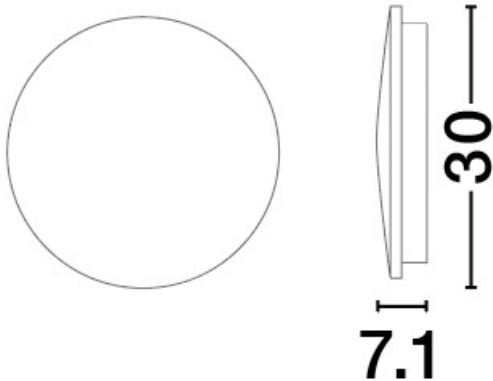

TECHNICAL DRAWING

GENERAL INFORMATION

Product Code	9923417
Collection	Outdoor
Product Category	Wall
Product Family	Cooper
Mounting Location	Wall
Application Environment	Outdoor
Specifications	Antisalt Protection

DIMENSION & WEIGHT

LxWxH (cm)	D: 30 H: 7,1
Cut out (cm)	N/A
Weight (Kgr)	1.845

MATERIAL & COLOR

Product Color	White
Body Material	Aluminium

APPLICATION & MOUNTING

Ambient Working Temp.	Max 45 oC
Type of Protection	IP65
Dimmable	No
Type of Dimming (Optional)	N/A
Mounting type	Surface
Mounting Depth (cm)	N/A
Led Module Replaceable	Yes
Light Source	LED

NOVA LUCE S.A

Schimatari Viotias
32009, Greece

+30 22620 58 121
+30 22620 56 743

info@novaluce.com
www.novaluce.com