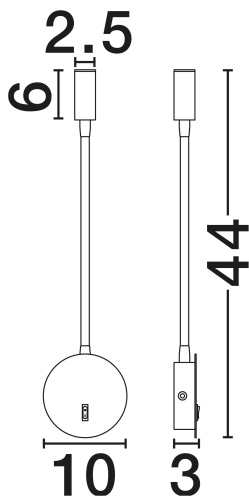

NOVA LUCE

PRODUCT DATASHEET

Version: 001

PRODUCT PHOTOGRAPH

GENERAL INFORMATION

Product Code	8140321
Collection	Indoor
Product Category	Wall
Product Family	Jaco
Mounting Location	Wall
Application Environment	Indoor
Specifications	N/A

DIMENSION & WEIGHT

LxWxH (cm)	L: 10 W: 3.1 H: 44
Cut Out (cm)	N/A
Weight (Kgr)	0.46

MATERIAL & COLOR

Product Color	White
Body Material	Aluminium

TECHNICAL DRAWING

APPLICATION & MOUNTING

Ambient Working Temp.	Max 45°C
Type of Protection	IP20
Dimmable	No
Type of Dimming	N/A
Mounting type	Surface
Mounting Depth (cm)	N/A
Led Module Replaceable	No
Light Source	LED

Power (Nominal)	3W
Input voltage (Nominal)	220-240V
Mains Frequency	50/60Hz

PHOTOMETRICAL DATA

Luminous Flux	190lm
Color Temperature	3000K
Light Color (Designation)	Warm White

WARRANTY

Warranty	3 Years
----------	----------------