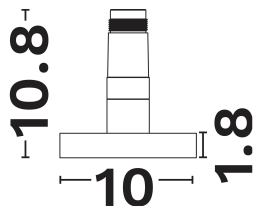

COMPATIBLE WITH

— On/Off Driver: N/A

— Triac Driver: N/A

— Dali Driver: N/A

GENERAL INFORMATION

Product Code	9492865
Product Category	Systems
Product Family	Imagine Lighting Systems
Mounting Location	Ceiling
Application Environment	Indoor

DIMENSION & WEIGHT

LxWxH (cm)	D: 10 H: 10.8
Cut out (cm)	N/A
Weight (Kgr)	N/A

MATERIAL & COLOR

Product Color	Black
Body Material	Aluminium
Cover Material	N/A

APPLICATION & MOUNTING

Ambient Working Temp.	45 C
Type of Protection	IP20
Protection Class IK	IK03
Dimmable	No
Type of Dimming (Optional)	N/A
Mounting type	Surface
Mounting Depth (cm)	Ceiling
Led Module Replaceable	No
Light Source	Led
Adjustable	No

NOVA LUCE S.A

Schimatari Viotias
32009, Greece

+30 22620 58 121
+30 22620 56 743

info@novaluce.com
www.novaluce.com