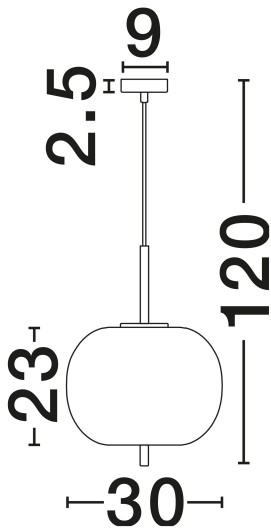

NOVA LUCE

PRODUCT DATASHEET

Version: 001

PRODUCT PHOTOGRAPH

TECHNICAL DRAWING

GENERAL INFORMATION

Product Code	9624061
Collection	Indoor
Product Category	Suspension
Product Family	Lato
Mounting Location	Ceiling
Application Environment	Indoor
Specifications	N/A

DIMENSION & WEIGHT

LxWxH (cm)	D: 30 H1: 23 H2: 120
Cut Out (cm)	N/A
Weight (Kgr)	1.9

MATERIAL & COLOR

Product Color	Opal & Brass Gold
Body Material	Glass & Metal

APPLICATION & MOUNTING

Ambient Working Temp.	Max 45°C
Type of Protection	IP20
Dimmable	Yes
Type of Dimming	N/A
Mounting type	Surface
Mounting Depth (cm)	N/A
Led Module Replaceable	Yes
Light Source	?27

Power (Nominal)	1x12W
Input voltage (Nominal)	100-240V
Mains Frequency	50/60Hz

PHOTOMETRICAL DATA

Luminous Flux	N/A
Color Temperature	N/A
Light Color (Designation)	N/A

WARRANTY

Warranty	3 Years
----------	----------------