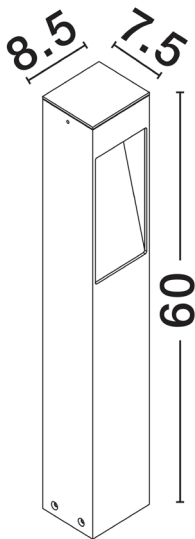

NOVA LUCE

PRODUCT DATASHEET

Version: 001

PRODUCT PHOTOGRAPH

TECHNICAL DRAWING

GENERAL INFORMATION

Product Code	9030905
Collection	Outdoor
Product Category	Bollard
Product Family	Maddi
Mounting Location	Ground
Application Environment	Outdoor
Specifications	Antisalt Protection

DIMENSION & WEIGHT

LxWxH (cm)	L: 8,5 W: 7,5 H: 60
Cut out (cm)	N/A
Weight (Kgr)	1.875

MATERIAL & COLOR

Product Color	Black
Body Material	Aluminium

APPLICATION & MOUNTING

Ambient Working Temp.	Max 45 oC
Type of Protection	IP65
Dimmable	No
Type of Dimming (Optional)	N/A
Mounting type	Surface
Mounting Depth (cm)	N/A
Led Module Replaceable	No
Light Source	LED

Power (Nominal)	7 W
Input voltage (Nominal)	220-240Vac
Mains Frequency	50/60Hz

PHOTOMETRICAL DATA

Luminous Flux	235 lm
Color Temperature	3000 K
Light Color (Designation)	Warm White

WARRANTY

Warranty	3 Years
----------	----------------