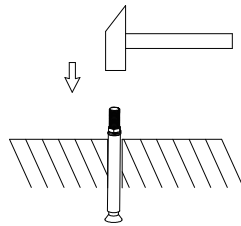

# NOVA LUCE

9905021, 9905022, 9905023  
9905034, 9905025

1

Turn off the general switch

2

Insert it place & tie up the screw

3

Connect wires

4

Tie up screws to make it stable

5

Turn on the general switch