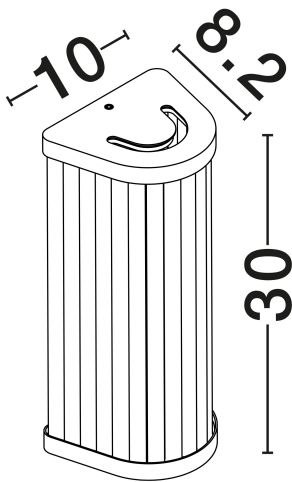

NOVA LUCE

PRODUCT DATASHEET

Version: 001

PRODUCT PHOTOGRAPH

TECHNICAL DRAWING

GENERAL INFORMATION

Product Code	9215811
Collection	Indoor
Product Category	Wall
Product Family	Vitree
Mounting Location	Ceiling
Application Environment	Indoor
Specifications	N/A

DIMENSION & WEIGHT

LxWxH (cm)	L: 10 W: 8.2 H: 30
Cut Out (cm)	N/A
Weight (Kgr)	1.7

MATERIAL & COLOR

Product Color	Brushed Gold
Body Material	Metal, Aluminium & Glass

APPLICATION & MOUNTING

Ambient Working Temp.	Max 45°C
Type of Protection	IP44
Dimmable	Yes
Type of Dimming	N/A
Mounting type	Surface
Mounting Depth (cm)	N/A
Led Module Replaceable	No
Light Source	LED

Power (Nominal)	11W
Input voltage (Nominal)	220-240V
Mains Frequency	50/60Hz

PHOTOMETRICAL DATA

Luminous Flux	888lm
Color Temperature	3000-4000K
Light Color (Designation)	WW - NW

WARRANTY

Warranty	3 Years
----------	----------------