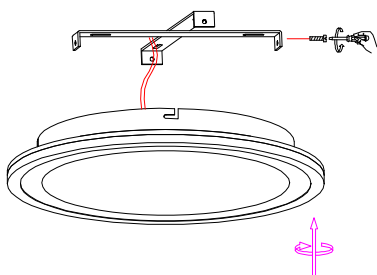

NOVA LUCE

9212917

1

Turn off the general switch

2

Drill holes & apply plastic anchors
With screws

3

Connect the wires

4

Apply the side screws

5

Turn on the general switch