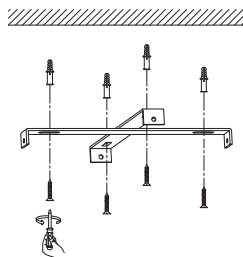

NOVA LUCE

9212917

1

Turn off the general switch

2

Drill holes & apply plastic anchors
With screws

3

Connect the wires

4

Apply the side screws

5

Turn on the general switch