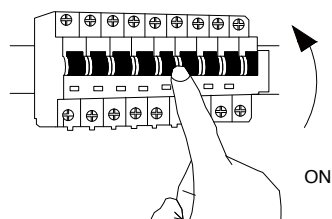

NOVA LUCE

9212917

1

Turn off the general switch

2

Drill holes & apply plastic anchors
With screws

3

Connect the wires

4

Apply the side screws

5

Turn on the general switch