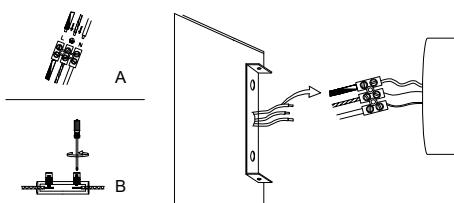

NOVA LUCE

9019767

1

Turn off the general switch

2

Mark & drill holes

3

Apply plastic anchors with screws

4

Connect wires

5

Apply the side screws

6

Turn on the general switch