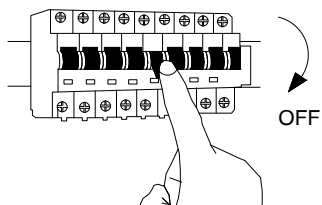

NOVA LUCE

9019767

1

Turn off the general switch

2

Mark & drill holes

3

Apply plastic anchors with screws

4

Connect wires

5

Apply the side screws

6

Turn on the general switch