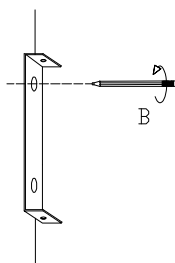

NOVA LUCE

9019767

1

Turn off the general switch

2

Mark & drill holes

3

Apply plastic anchors with screws

4

Connect wires

5

Apply the side screws

6

Turn on the general switch