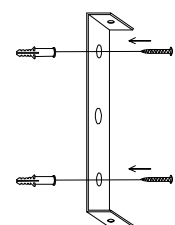

NOVA LUCE

9019767

1

Turn off the general switch

2

Mark & drill holes

3

Apply plastic anchors with screws

4

Connect wires

5

Apply the side screws

6

Turn on the general switch