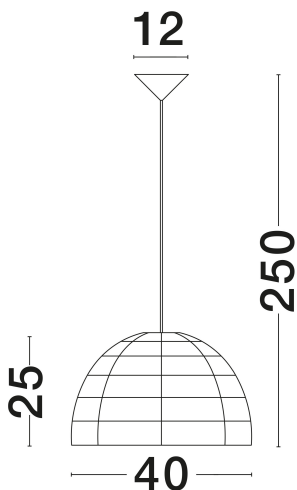

TECHNICAL DRAWING

GENERAL INFORMATION

Product Code	9586446
Collection	Indoor
Product Category	Suspension
Product Family	Melody
Mounting Location	Ceiling
Application Environment	Indoor
Specifications	N/A

DIMENSION & WEIGHT

LxWxH (cm)	D: 40 H1: 25 H2: 250
Cut Out (cm)	N/A
Weight (Kgr)	1.15

MATERIAL & COLOR

Product Color	Natural & Sandy Black
Body Material	Rattan & Steel

APPLICATION & MOUNTING

Ambient Working Temp.	Max 45°C
Type of Protection	IP20
Dimmable	Yes
Type of Dimming	N/A
Mounting type	Surface
Mounting Depth (cm)	N/A
Led Module Replaceable	Yes
Light Source	E27

NOVA LUCE S.A

Schimatari Viotias
32009, Greece

+30 22620 58 121
+30 22620 56 743

info@novaluce.com
www.novaluce.com