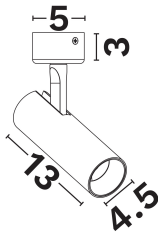

NOVA LUCE

PRODUCT DATASHEET

Version: 001

PRODUCT PHOTOGRAPH

TECHNICAL DRAWING

COMPATIBLE WITH

— On/Off Driver: Included

— Triac Driver: N/A

— Dali Driver: N/A

GENERAL INFORMATION

Product Code	9040128
Product Category	Ceiling-Led
Product Family	Colosio
Mounting Location	Ceiling
Application Environment	Indoor

DIMENSION & WEIGHT

LxWxH (cm)	D:4.5 H:13 cm
Cut out (cm)	N/A
Weight (Kgr)	0,41