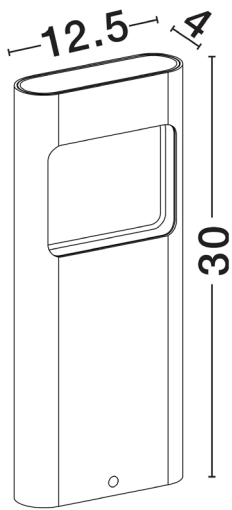

## PRODUCT PHOTOGRAPH

## TECHNICAL DRAWING

## DIMENSION & WEIGHT

LxWxH (cm)	L: 12.5 W: 4 H: 13.5
Cut out (cm)	N/A
Weight (Kgr)	0.4