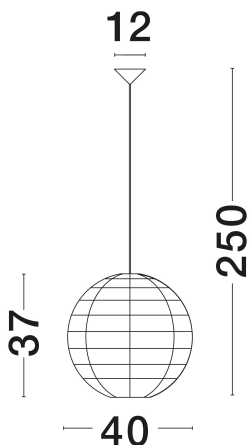

NOVA LUCE

PRODUCT DATASHEET

Version: 001

PRODUCT PHOTOGRAPH

TECHNICAL DRAWING

GENERAL INFORMATION

Product Code	9581501
Collection	Indoor
Product Category	Suspension
Product Family	Melody
Mounting Location	Ceiling
Application Environment	Indoor
Specifications	N/A

DIMENSION & WEIGHT

LxWxH (cm)	D: 40 H1: 37 H2: 250
Cut Out (cm)	N/A
Weight (Kgr)	1.1

MATERIAL & COLOR

Product Color	Natural Bamboo
Body Material	Rattan

APPLICATION & MOUNTING

Ambient Working Temp.	Max 45°C
Type of Protection	IP20
Dimmable	Yes
Type of Dimming	N/A
Mounting type	Surface
Mounting Depth (cm)	N/A
Led Module Replaceable	Yes
Light Source	E27

Power (Nominal)	1x12W
Input voltage (Nominal)	100-240V
Mains Frequency	50/60Hz

PHOTOMETRICAL DATA

Luminous Flux	N/A
Color Temperature	N/A
Light Color (Designation)	N/A

WARRANTY

Warranty	3 Years
----------	----------------