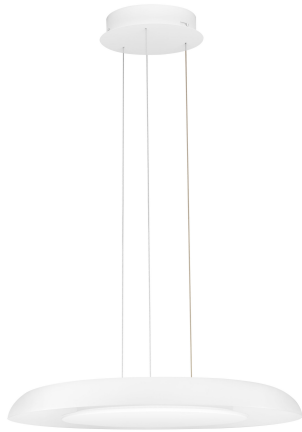

NOVA LUCE

PRODUCT DATASHEET

Version: 001

PRODUCT PHOTOGRAPH

TECHNICAL DRAWING

GENERAL INFORMATION

Product Code	9345710
Collection	Indoor
Product Category	Suspension
Product Family	Epos
Mounting Location	Wall
Application Environment	Indoor
Specifications	N/A

DIMENSION & WEIGHT

LxWxH (cm)	D: 60 H: 145
Cut Out (cm)	N/A
Weight (Kgr)	5.9

MATERIAL & COLOR

Product Color	Sandy White
Body Material	Aluminium & Acrylic

APPLICATION & MOUNTING

Ambient Working Temp.	Max 45°C
Type of Protection	IP20
Dimmable	Yes
Type of Dimming	Triac
Mounting type	Surface
Mounting Depth (cm)	N/A
Led Module Replaceable	No
Light Source	LED