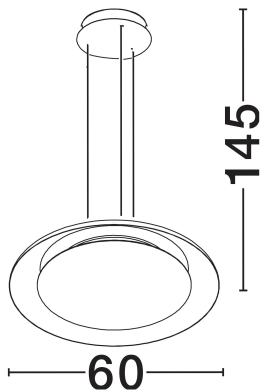

NOVA LUCE

PRODUCT DATASHEET

Version: 001

PRODUCT PHOTOGRAPH

TECHNICAL DRAWING

GENERAL INFORMATION

Product Code	9345710
Collection	Indoor
Product Category	Suspension
Product Family	Epos
Mounting Location	Wall
Application Environment	Indoor
Specifications	N/A

DIMENSION & WEIGHT

LxWxH (cm)	D: 60 H: 145
Cut Out (cm)	N/A
Weight (Kgr)	5.9

MATERIAL & COLOR

Product Color	Sandy White
Body Material	Aluminium & Acrylic

APPLICATION & MOUNTING

Ambient Working Temp.	Max 45°C
Type of Protection	IP20
Dimmable	Yes
Type of Dimming	Triac
Mounting type	Surface
Mounting Depth (cm)	N/A
Led Module Replaceable	No
Light Source	LED

Power (Nominal)	38W
Input voltage (Nominal)	220-240V
Mains Frequency	50/60Hz

PHOTOMETRICAL DATA

Luminous Flux	2100lm
Color Temperature	2700-3000-4000K
Light Color (Designation)	WW - NW

WARRANTY

Warranty	3 Years
----------	----------------