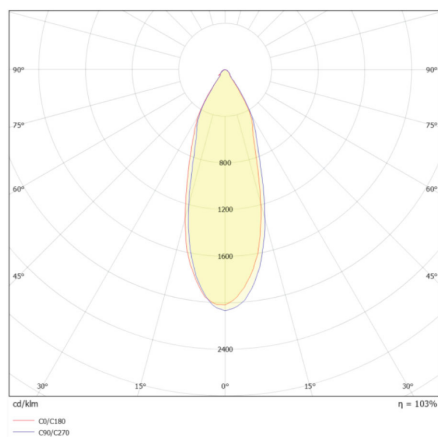

NOVA LUCE

PRODUCT DATASHEET

Version: 001

ELECTRICAL DATA

Power (Nominal)	10 W
Input voltage (Nominal)	40Vdc
Mains Frequency	50/60Hz
Output voltage	40Vdc
Output Current	250mA
Power Factor	0.9
Efficiency	>73%
SVM	<0.4
Pst	<1
Class	III

PHOTOMETRICAL DATA

Luminous Flux	830 lm
Luminous Efficacy	83 lm/W
Color Temperature	3000 K
Light Color (Designation)	Warm White
CRI	>80
SDCM	<3
Beam Angle	38
UGR	<19

LIFESPAN

Lifetime	50000 hours

CERTIFICATES

Certificates	CE, UKCA

WARRANTY

Warranty	5 years

LIGHT DISTRIBUTION

NOVA LUCE S.A

Schimatari Viotias
32009, Greece

+30 22620 58 121
+30 22620 56 743

info@novaluce.com
www.novaluce.com