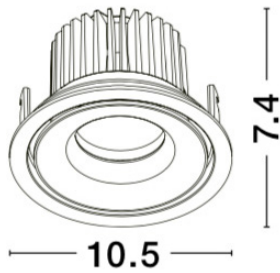

NOVA LUCE

PRODUCT DATASHEET

Version: 001

PRODUCT PHOTOGRAPH

TECHNICAL DRAWING

COMPATIBLE WITH

— On/Off Driver: 6001

— Triac Driver: 9844008

— Dali Driver: 9621523 / 9844010

GENERAL INFORMATION

Product Code	620015
Product Category	Downlights
Product Family	Gio
Mounting Location	Ceiling
Application Environment	Indoor

DIMENSION & WEIGHT

LxWxH (cm)	D: 10,5 H: 7,4
Cut out (cm)	9.6
Weight (Kgr)	0.3

Power (Nominal)	10 W
Input voltage (Nominal)	40Vdc
Mains Frequency	50/60Hz
Output voltage	40Vdc
Output Current	250mA
Power Factor	0.9
Efficiency	>73%
SVM	<0.4
Pst	<1
Class	III

PHOTOMETRICAL DATA

Luminous Flux	830 lm
Luminous Efficacy	83 lm/W
Color Temperature	3000 K
Light Color (Designation)	Warm White
CRI	>80
SDCM	<3
Beam Angle	38
UGR	<19