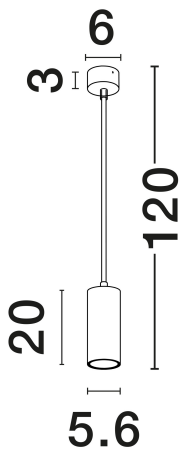

## PRODUCT PHOTOGRAPH

## TECHNICAL DRAWING

## DIMENSION & WEIGHT

LxWxH (cm)	D: 5.6 H 1: 20 H 2: 120
Cut Out (cm)	N/A
Weight (Kgr)	0.37