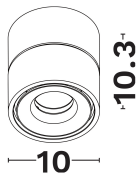

TECHNICAL DRAWING