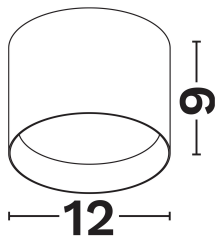

NOVA LUCE

PRODUCT DATASHEET

Version: 001

PRODUCT PHOTOGRAPH

GENERAL INFORMATION

Product Code	9844095
Product Category	Ceiling-Led
Product Family	Boole
Mounting Location	Ceiling
Application Environment	Indoor

DIMENSION & WEIGHT

LxWxH (cm)	D:12 H:9 cm
Cut out (cm)	N/A
Weight (Kgr)	N/A

TECHNICAL DRAWING

MATERIAL & COLOR

Product Color	Black
Body Material	Aluminium
Cover Material	N/A

APPLICATION & MOUNTING

Ambient Working Temp.	45 C
Type of Protection	IP20
Protection Class IK	IK02
Dimmable	Yes
Type of Dimming (Optional)	Dali
Mounting type	Surface
Mounting Depth (cm)	Ceiling
Led Module Replaceable	No
Light Source	Led
Adjustable	No

NOVA LUCE

PRODUCT DATASHEET

Version: 001

ELECTRICAL DATA

Power (Nominal)	14
Input voltage (Nominal)	220-240Vac
Mains Frequency	50/60Hz
Output voltage	36Vdc
Output Current	350mA
Power Factor	0.85
Efficiency	ò83%
SVM	60.4
Pst	ó1
Class	II