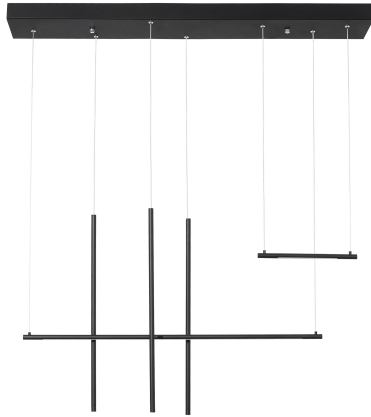

NOVA LUCE

PRODUCT DATASHEET

Version: 001

PRODUCT PHOTOGRAPH

TECHNICAL DRAWING

GENERAL INFORMATION

Product Code	9088105
Collection	Indoor
Product Category	Suspension
Product Family	Elettra
Mounting Location	Wall
Application Environment	Indoor
Specifications	N/A

DIMENSION & WEIGHT

LxWxH (cm)	L: 110 W: 15 H: 200
Cut Out (cm)	N/A
Weight (Kgr)	5

MATERIAL & COLOR

Product Color	Sandy Black
Body Material	Aluminium

APPLICATION & MOUNTING

Ambient Working Temp.	Max 45°C
Type of Protection	IP20
Dimmable	No
Type of Dimming	N/A
Mounting type	Surface
Mounting Depth (cm)	N/A
Led Module Replaceable	No
Light Source	LED

Power (Nominal)	20W
Input voltage (Nominal)	220-240V
Mains Frequency	50/60Hz

PHOTOMETRICAL DATA

Luminous Flux	698lm
Color Temperature	3000K
Light Color (Designation)	Warm White

WARRANTY

Warranty	3 Years
----------	----------------