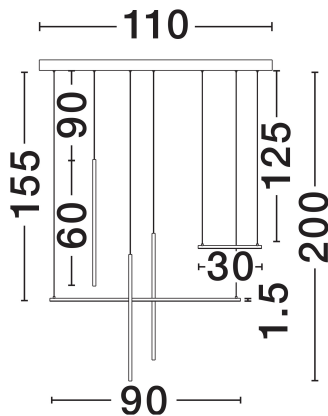

NOVA LUCE

PRODUCT DATASHEET

Version: 001

PRODUCT PHOTOGRAPH

TECHNICAL DRAWING

GENERAL INFORMATION

Product Code	9088105
Collection	Indoor
Product Category	Suspension
Product Family	Elettra
Mounting Location	Wall
Application Environment	Indoor
Specifications	N/A

DIMENSION & WEIGHT

LxWxH (cm)	L: 110 W: 15 H: 200
Cut Out (cm)	N/A
Weight (Kgr)	5

MATERIAL & COLOR

Product Color	Sandy Black
Body Material	Aluminium

APPLICATION & MOUNTING

Ambient Working Temp.	Max 45°C
Type of Protection	IP20
Dimmable	No
Type of Dimming	N/A
Mounting type	Surface
Mounting Depth (cm)	N/A
Led Module Replaceable	No
Light Source	LED

Power (Nominal)	20W
Input voltage (Nominal)	220-240V
Mains Frequency	50/60Hz

PHOTOMETRICAL DATA

Luminous Flux	698lm
Color Temperature	3000K
Light Color (Designation)	Warm White

WARRANTY

Warranty	3 Years
----------	----------------