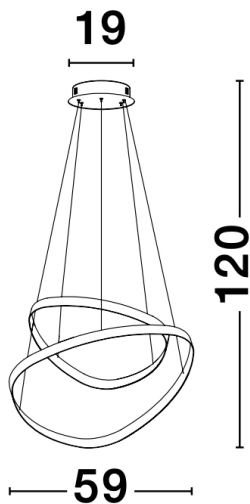

TECHNICAL DRAWING

GENERAL INFORMATION

Product Code	9357061
Collection	Decorative
Product Category	Suspension
Product Family	Aries
Mounting Location	Ceiling
Application Environment	Indoor

DIMENSION & WEIGHT

LxWxH (cm)	D: 59 H: 120
Cut out (cm)	N/A
Weight (Kgr)	2.4

MATERIAL & COLOR

Product Color	Sandy White
Body Material	Aluminium & Acrylic

APPLICATION & MOUNTING

Ambient Working Temp.	Max 45 oC
Type of Protection	IP20
Dimmable	Yes
Type of Dimming (Optional)	Triac
Mounting type	Ceiling
Mounting Depth (cm)	N/A
Led Module Replaceable	No
Light Source	LED

NOVA LUCE S.A

Schimatari Viotias
32009, Greece

+30 22620 58 121
+30 22620 56 743

info@novaluce.com
www.novaluce.com