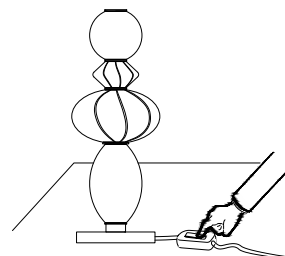

# NOVA LUCE

9009159

①

Insert waterproof plug

②

plug it in

③

turn on the switch