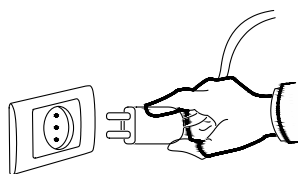

# NOVA LUCE

9009159

①

Insert waterproof plug

②

plug it in

③

turn on the switch