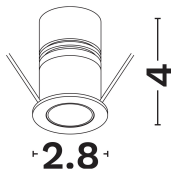

MATERIAL & COLOR

Product Color	Black
Body Material	Aluminium
Cover Material	N/A

APPLICATION & MOUNTING

Ambient Working Temp.	45 C
Type of Protection	IP20
Protection Class IK	IK04
Dimmable	Yes
Type of Dimming (Optional)	Dali
Mounting type	Recessed
Mounting Depth (cm)	Ceiling
Led Module Replaceable	No
Light Source	Led
Adjustable	No

COMPATIBLE WITH

- On/Off Driver: Included
- Triac Driver: N/A
- Dali Driver: 9844145(Remote)

NOVA LUCE S.A

Schimatari Viotias
32009, Greece

+30 22620 58 121
+30 22620 56 743

info@novaluce.com
www.novaluce.com