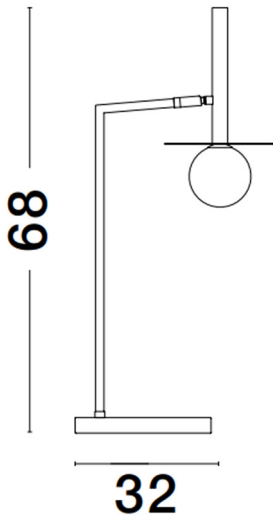

NOVA LUCE

PRODUCT DATASHEET

Version: 001

PRODUCT PHOTOGRAPH

TECHNICAL DRAWING

GENERAL INFORMATION

Product Code	9043313
Collection	Decorative
Product Category	Table
Product Family	Pielo
Mounting Location	N/A
Application Environment	Indoor

DIMENSION & WEIGHT

LxWxH (cm)	D: 32 H: 68
Cut out (cm)	N/A
Weight (Kgr)	1.1

MATERIAL & COLOR

Product Color	Brass Gold & Opal
Body Material	Metal & Glass

APPLICATION & MOUNTING

Ambient Working Temp.	Max 45 oC
Type of Protection	IP20
Dimmable	Depends on the lamp
Type of Dimming (Optional)	N/A
Mounting type	N/A
Mounting Depth (cm)	N/A
Led Module Replaceable	Yes
Light Source	LED G9

Power (Nominal)	Depends on the lamp
Input voltage (Nominal)	220-240Vac
Mains Frequency	50/60Hz

PHOTOMETRICAL DATA

Luminous Flux	Depends on the lamp
Color Temperature	Depends on the lamp
Light Color (Designation)	N/A