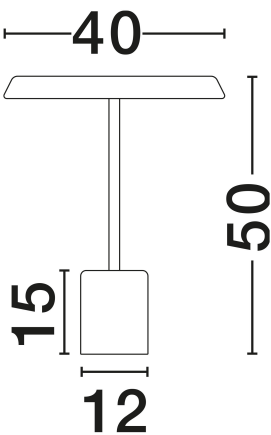

NOVA LUCE

PRODUCT DATASHEET

Version: 001

PRODUCT PHOTOGRAPH

TECHNICAL DRAWING

GENERAL INFORMATION

Product Code	9695322
Collection	Indoor
Product Category	Table
Product Family	Ophelia
Mounting Location	Table
Application Environment	Indoor
Specifications	N/A

DIMENSION & WEIGHT

LxWxH (cm)	D: 39.5 H: 50
Cut Out (cm)	N/A
Weight (Kgr)	5

MATERIAL & COLOR

Product Color	Matt Black/ Veneer
Body Material	Metal & Acrylic

APPLICATION & MOUNTING

Ambient Working Temp.	Max 45°C
Type of Protection	IP20
Dimmable	No
Type of Dimming	N/A
Mounting type	Surface
Mounting Depth (cm)	N/A
Led Module Replaceable	No
Light Source	LED

Power (Nominal)	17W
Input voltage (Nominal)	220-240V
Mains Frequency	50/60Hz

PHOTOMETRICAL DATA

Luminous Flux	1156lm
Color Temperature	3000K
Light Color (Designation)	Warm White

WARRANTY

Warranty	3 Years
----------	----------------