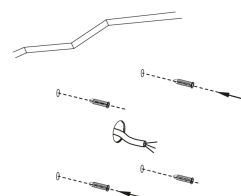

# NOVA LUCE

9762161 9762162

1

Turn off the general switch

2

Untight the screws

3

Drill holes & apply  
Plastic anchors

4

Apply screws

5

Tight the screws

6

Apply the side screws

Turn on the general switch