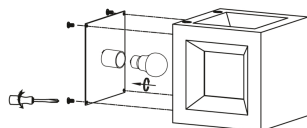

# NOVA LUCE

9762161 9762162

1

Turn off the general switch

2

Untight the screws

3

Drill holes & apply  
Plastic anchors

4

Apply screws

5

Tight the screws

6

Apply the side screws

Turn on the general switch