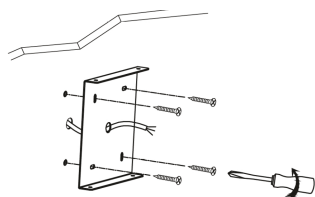

# NOVA LUCE

9762161 9762162

1

Turn off the general switch

2

Untight the screws

3

Drill holes & apply  
Plastic anchors

4

Apply screws

5

Tight the screws

6

Apply the side screws

Turn on the general switch