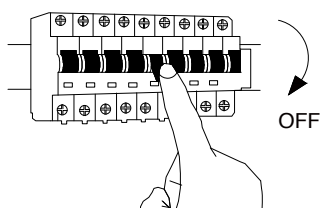

# NOVA LUCE

9762161 9762162

1

Turn off the general switch

2

Untight the screws

3

Drill holes & apply  
Plastic anchors

4

Apply screws

5

Tight the screws

6

Apply the side screws

Turn on the general switch