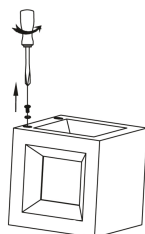

# NOVA LUCE

9762161 9762162

1

Turn off the general switch

2

Untight the screws

3

Drill holes & apply  
Plastic anchors

4

Apply screws

5

Tight the screws

6

Apply the side screws

Turn on the general switch