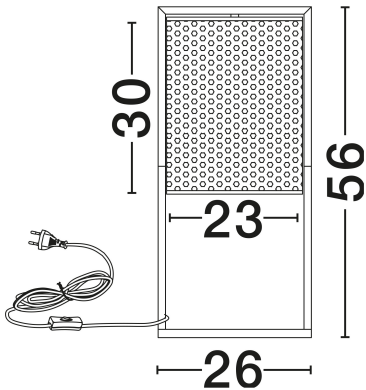

NOVA LUCE

PRODUCT DATASHEET

Version: 001

PRODUCT PHOTOGRAPH

TECHNICAL DRAWING

GENERAL INFORMATION

Product Code	9001118
Collection	Indoor
Product Category	Table
Product Family	Erto
Mounting Location	Table
Application Environment	Indoor
Specifications	N/A

DIMENSION & WEIGHT

LxWxH (cm)	D: 26 H: 56
Cut Out (cm)	N/A
Weight (Kgr)	2.1

MATERIAL & COLOR

Product Color	Sandy Black
Body Material	Steel & Rattan

APPLICATION & MOUNTING

Ambient Working Temp.	Max 45°C
Type of Protection	IP20
Dimmable	No
Type of Dimming	N/A
Mounting type	Surface
Mounting Depth (cm)	N/A
Led Module Replaceable	Yes
Light Source	E27