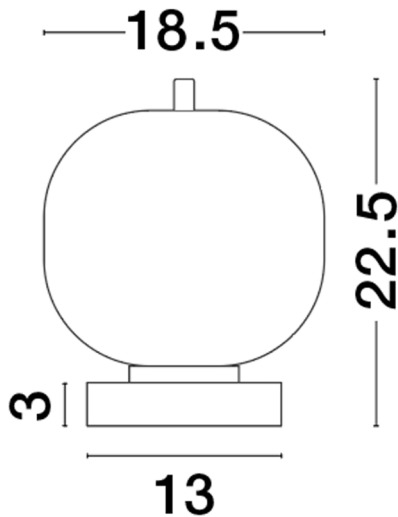

NOVA LUCE

PRODUCT DATASHEET

Version: 001

PRODUCT PHOTOGRAPH

TECHNICAL DRAWING

GENERAL INFORMATION

| | |
|-------------------------|------------|
| Product Code | 9624084 |
| Collection | Decorative |
| Product Category | Table |
| Product Family | Lato |
| Mounting Location | N/A |
| Application Environment | Indoor |

DIMENSION & WEIGHT

| | |
|--------------|-----------------|
| LxWxH (cm) | D: 18,5 H: 22,5 |
| Cut out (cm) | N/A |
| Weight (Kgr) | 1.5 |

MATERIAL & COLOR

| | |
|---------------|-------------------|
| Product Color | Brass Gold & Opal |
| Body Material | Metal & Glass |

| | |
|-------------------------|----------------------------|
| Power (Nominal) | Depends on the lamp |
| Input voltage (Nominal) | 220-240Vac |
| Mains Frequency | 50/60Hz |

PHOTOMETRICAL DATA

| | |
|---------------------------|----------------------------|
| Luminous Flux | Depends on the lamp |
| Color Temperature | Depends on the lamp |
| Light Color (Designation) | N/A |