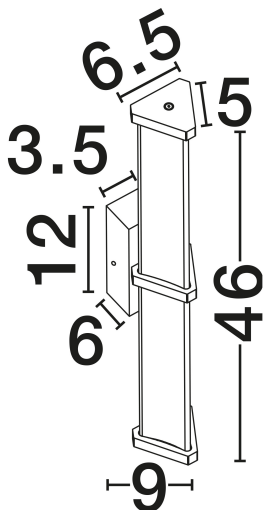

NOVA LUCE

PRODUCT DATASHEET

Version: 001

PRODUCT PHOTOGRAPH

GENERAL INFORMATION

Product Code	9214152
Collection	Indoor
Product Category	Wall
Product Family	PHEME
Mounting Location	Wall
Application Environment	Indoor
Specifications	N/A

DIMENSION & WEIGHT

LxWxH (cm)	L: 6.4 W: 9 H: 46
Cut Out (cm)	N/A
Weight (Kgr)	1

MATERIAL & COLOR

Product Color	Matt Black & Satin Nickel
Body Material	Metal & Acrylic

TECHNICAL DRAWING

APPLICATION & MOUNTING

+30 22620 58 121
+30 22620 56 743

info@novaluce.com
www.novaluce.com

NOVA LUCE

PRODUCT DATASHEET

Version: 001

ELECTRICAL DATA

Power (Nominal)	7W
Input voltage (Nominal)	220-240V
Mains Frequency	50/60Hz

PHOTOMETRICAL DATA