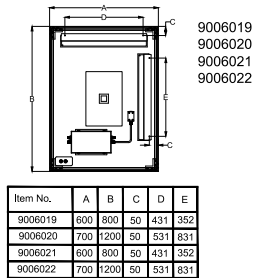

NOVA LUCE

9006019

1

Turn off the general switch

2

Select hanging direction

3

Drill holes and apply screws