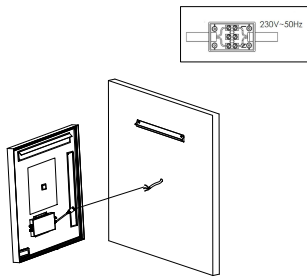

NOVA LUCE

9006019

1

Turn off the general switch

2

Select hanging direction

3

Drill holes and apply screws

4

Connect the wires

5

Put it in place

6

Turn on the general switch

LED ON/OFF Demister ON/OFF