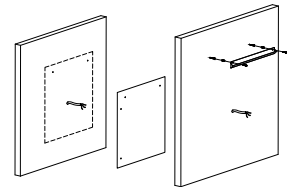

NOVA LUCE

9006019

1

Turn off the general switch

2

Select hanging direction

3

Drill holes and apply screws

4

Connect the wires

5

Put it in place

6

Turn on the general switch

LED ON/OFF Demister ON/OFF