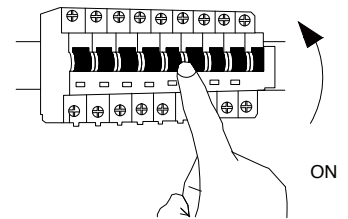

NOVA LUCE

9006019

1

Turn off the general switch

2

Select hanging direction

3

Drill holes and apply screws

4

Connect the wires

5

Put it in place

6

Turn on the general switch

LED ON/OFF Demister ON/OFF