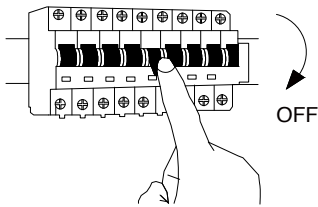

NOVA LUCE

9006019

1

Turn off the general switch

2

Select hanging direction

3

Drill holes and apply screws

4

Connect the wires

5

Put it in place

6

Turn on the general switch

LED ON/OFF Demister ON/OFF