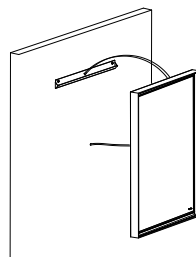

NOVA LUCE

9006019

1

Turn off the general switch

2

Select hanging direction

3

Drill holes and apply screws

4

Connect the wires

5

Put it in place

6

Turn on the general switch

LED ON/OFF Demister ON/OFF